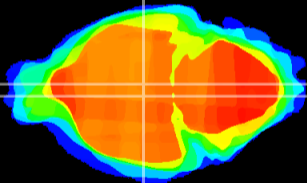

Coronal

Sagittal-R

Sagittal-L

ViBrism: CX12305
Horizontal

DM