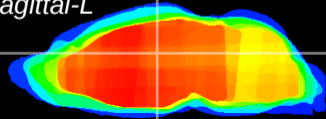

Coronal

Sagittal-R

Sagittal-L

ViBrism: CX12749
Horizontal

Hb