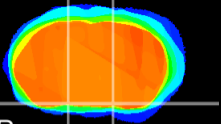

Coronal

Sagittal-R

Sagittal-L

ViBrism: CX12911
Horizontal

S0