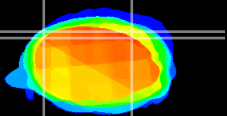

Coronal

Sagittal-R

Sagittal-L

ViBrism: CX13154
Horizontal

Cb lobe