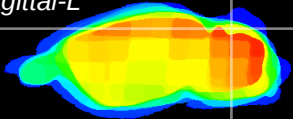

Coronal

Sagittal-R

Sagittal-L

ViBrism: CX13154
Horizontal

Cb lobe