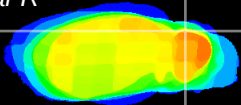

Coronal

Sagittal-R

Sagittal-L

ViBrism: CX13154
Horizontal

Cb lobe