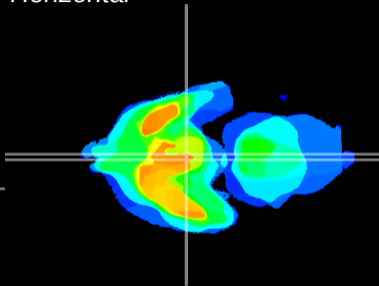

Coronal

Sagittal-R

Sagittal-L

ViBrism: CX13794
Horizontal

Arc