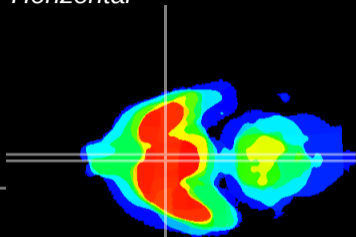

Coronal

Sagittal-R

Sagittal-L

ViBrisM: CX13803
Horizontal

SCN