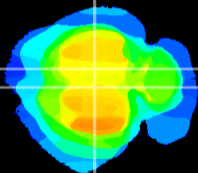

Coronal

Sagittal-R

Sagittal-L

ViBrism: CX13990
Horizontal

RS