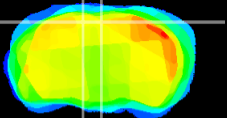

Coronal

Sagittal-R

Sagittal-L

ViBrism: CX13990
Horizontal

RS