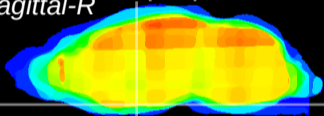

Coronal

Sagittal-R

Sagittal-L

ViBrism: CX14006
Horizontal

S0