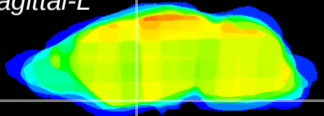

Coronal

Sagittal-R

Sagittal-L

ViBrism: CX14006
Horizontal

S0