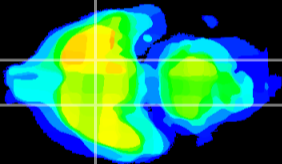

Coronal

Sagittal-R

Sagittal-L

ViBrism: CX14006
Horizontal

S0