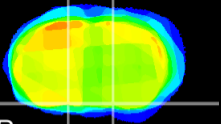

Coronal

Sagittal-R

Sagittal-L

ViBrism: CX14006
Horizontal

S0