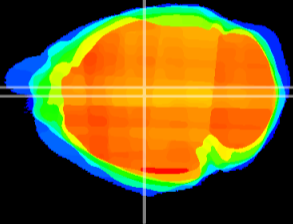

Coronal

Sagittal-R

Sagittal-L

ViBrism: CX14016
Horizontal

Hb