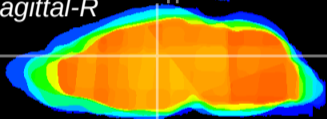

Coronal

Sagittal-R

Sagittal-L

ViBrism: CX14016
Horizontal

Hb