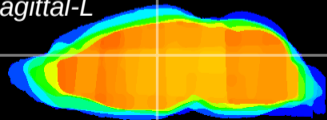

Coronal

Sagittal-R

Sagittal-L

ViBrism: CX14016
Horizontal

Hb