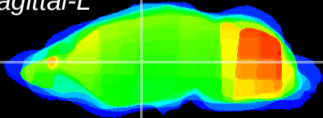

Coronal

Sagittal-R

Sagittal-L

ViBriSM: CX14278
Horizontal

VA/VL