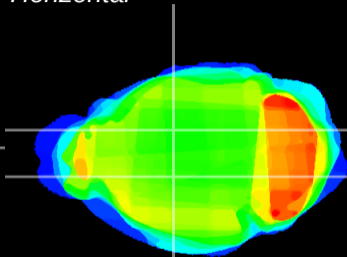

Coronal

Sagittal-R

Sagittal-L

ViBriSM: CX14278
Horizontal

VA/VL