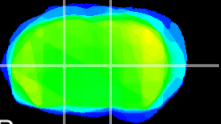

Coronal

Sagittal-R

Sagittal-L

ViBriSM: CX14278
Horizontal

VA/VL