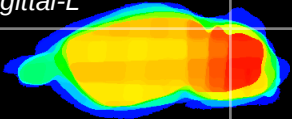

Coronal

Sagittal-R

Sagittal-L

ViBrism: CX14352
Horizontal

Cb lobe