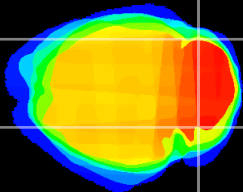

Coronal

Sagittal-R

Sagittal-L

ViBrism: CX14352
Horizontal

Cb lobe