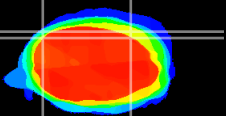

Coronal

Sagittal-R

Sagittal-L

ViBrism: CX14352
Horizontal

Cb lobe