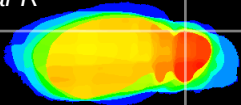

Coronal

Sagittal-R

Sagittal-L

ViBrism: CX14352
Horizontal

Cb lobe