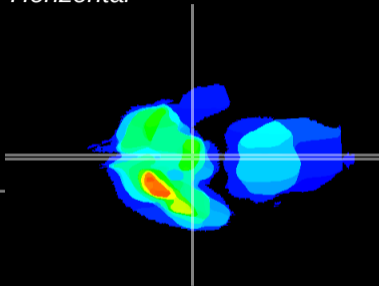

Coronal

Sagittal-R

Sagittal-L

ViBrism: CX14452
Horizontal

ME