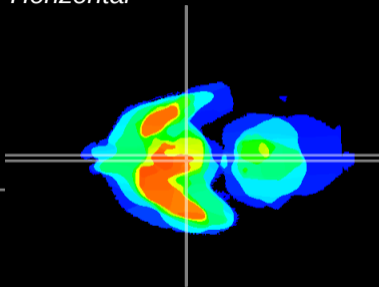

Coronal

Sagittal-R

Sagittal-L

ViBrism: CX14570
Horizontal

Arc