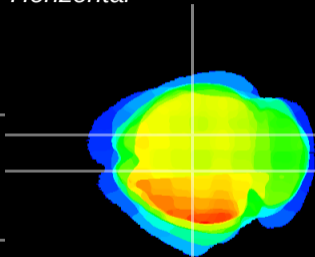

Coronal

Sagittal-R

Sagittal-L

ViBrism: CX14803
Horizontal

CA1