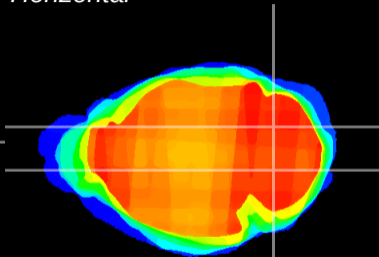

Coronal

Sagittal-R

Sagittal-L

ViBrism: CX15471
Horizontal

Cb nucleus