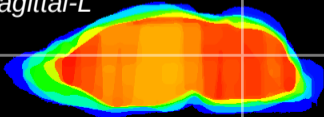

Coronal

Sagittal-R

Sagittal-L

ViBrism: CX15471
Horizontal

Cb nucleus