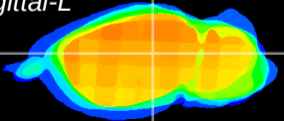

Coronal

Sagittal-R

Sagittal-L

ViBrism: CX15851
Horizontal

LG