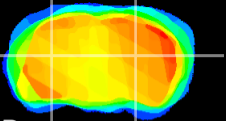

Coronal

Sagittal-R

Sagittal-L

ViBrism: CX15851
Horizontal

LG