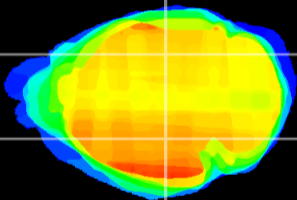

Coronal

Sagittal-R

Sagittal-L

ViBrism: CX15851
Horizontal

LG