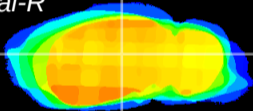

Coronal

Sagittal-R

Sagittal-L

ViBrism: CX15851
Horizontal

LG