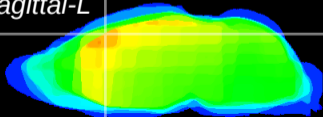

Coronal

Sagittal-R

Sagittal-L

ViBrism: CX15888
Horizontal

Cx motor