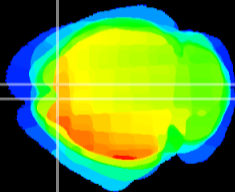

Coronal

Sagittal-R

Sagittal-L

ViBrism: CX15888
Horizontal

Cx motor