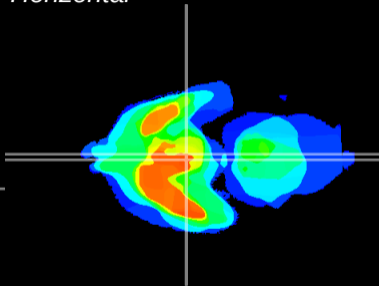

Coronal

Sagittal-R

Sagittal-L

ViBrism: CX16570
Horizontal

Arc