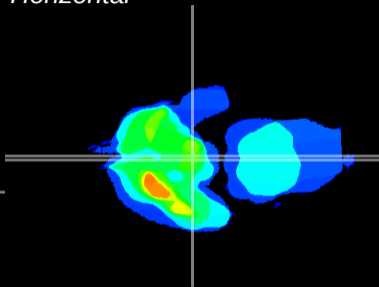

Coronal

Sagittal-R

Sagittal-L

ViBrism: CX16671
Horizontal

ME