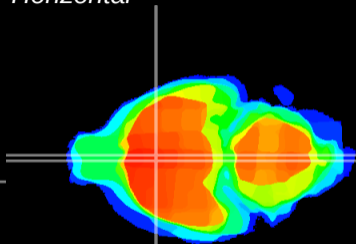

Coronal

Sagittal-R

Sagittal-L

ViBrism: CX16934  
Horizontal

MPA