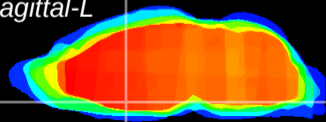

Coronal

Sagittal-R

Sagittal-L

ViBrism: CX16934  
Horizontal

MPA