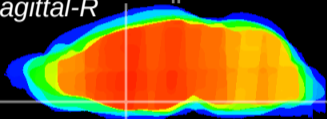

Coronal

Sagittal-R

Sagittal-L

ViBrism: CX17587
Horizontal

MPA