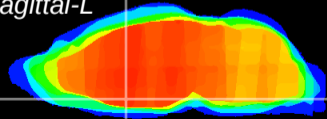

Coronal

Sagittal-R

Sagittal-L

ViBrism: CX17587
Horizontal

MPA