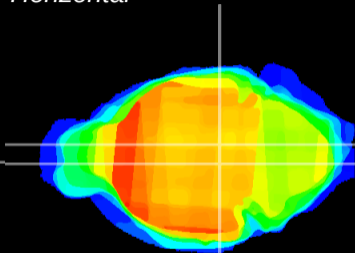

Coronal

Sagittal-R

Sagittal-L

ViBrism: CX17907
Horizontal

VTA