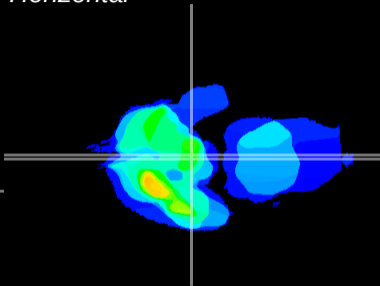

Coronal

Sagittal-R

Sagittal-L

ViBrism: CX18652
Horizontal

ME