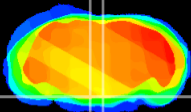

Coronal

Sagittal-R

Sagittal-L

ViBriSM: CX18724
Horizontal

Pn