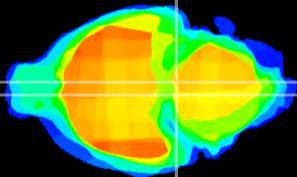

Coronal

Sagittal-R

Sagittal-L

ViBriSM: CX18724
Horizontal

Pn