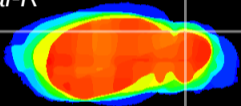

Coronal

Sagittal-R

Sagittal-L

ViBrism: CX19515
Horizontal

Cb lobe