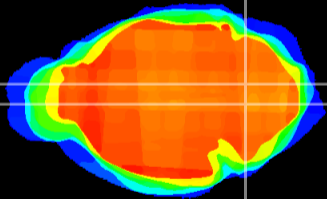

Coronal

Sagittal-R

Sagittal-L

ViBrism: CX19529
Horizontal

MVe