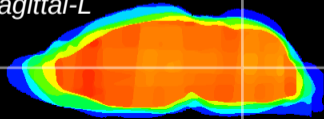

Coronal

Sagittal-R

Sagittal-L

ViBrism: CX19529
Horizontal

MVe