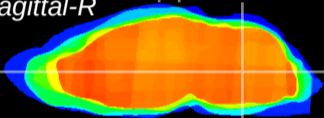

Coronal

Sagittal-R

Sagittal-L

ViBrism: CX19529
Horizontal

MVe