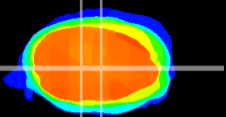

Coronal

Sagittal-R

Sagittal-L

ViBrism: CX19529
Horizontal

MVe