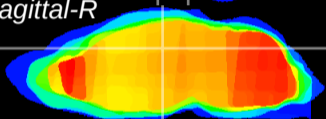

Coronal

Sagittal-R

Sagittal-L

ViBrism: CX20016
Horizontal

DG