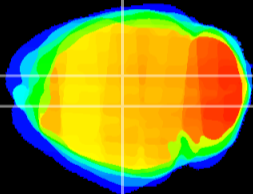

Coronal

Sagittal-R

Sagittal-L

ViBrism: CX20016
Horizontal

DG