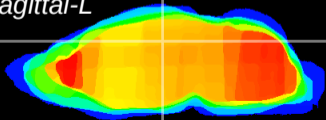

Coronal

Sagittal-R

Sagittal-L

ViBrism: CX20016
Horizontal

DG