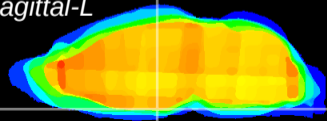

Coronal

Sagittal-R

Sagittal-L

ViBrism: CX20412
Horizontal

Arc