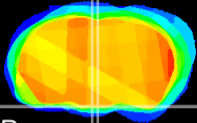

Coronal

Sagittal-R

Sagittal-L

ViBrism: CX20412
Horizontal

Arc