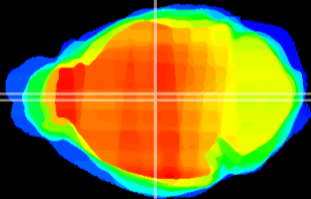

Coronal

Sagittal-R

Sagittal-L

ViBrism: CX20597
Horizontal

MD