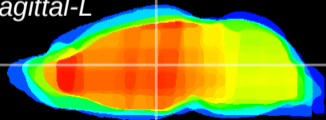

Coronal

Sagittal-R

Sagittal-L

ViBrism: CX20597
Horizontal

MD