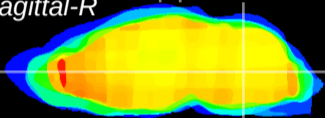

Coronal

Sagittal-R

Sagittal-L

ViBrism: CX20685
Horizontal

MVe