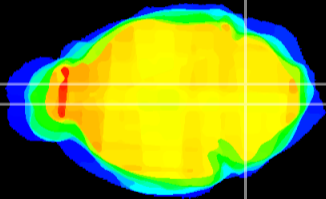

Coronal

Sagittal-R

Sagittal-L

ViBrism: CX20685
Horizontal

MVe