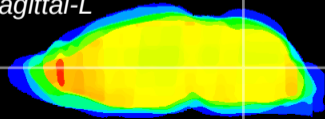

Coronal

Sagittal-R

Sagittal-L

ViBrism: CX20685
Horizontal

MVe