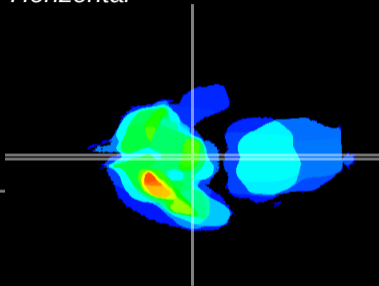

Coronal

Sagittal-R

Sagittal-L

ViBrism: CX20996
Horizontal

ME