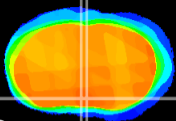

Coronal

Sagittal-R

Sagittal-L

ViBrism: CX21023
Horizontal

MPA