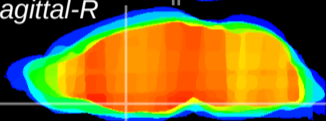

Coronal

Sagittal-R

Sagittal-L

ViBrism: CX21023
Horizontal

MPA