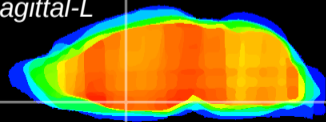

Coronal

Sagittal-R

Sagittal-L

ViBrism: CX21023
Horizontal

MPA