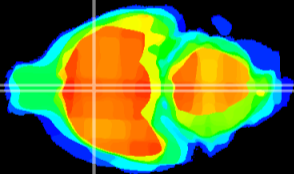

Coronal

Sagittal-R

Sagittal-L

ViBrism: CX21023
Horizontal

MPA