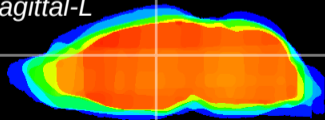

Coronal

Sagittal-R

Sagittal-L

ViBrism: CX21234
Horizontal

Hb