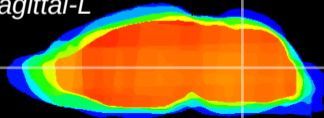

Coronal

Sagittal-R

Sagittal-L

ViBrism: CX21234  
Horizontal

MVe