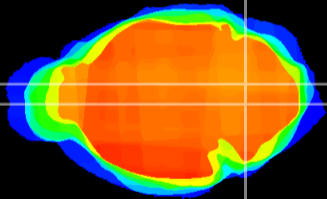

Coronal

Sagittal-R

Sagittal-L

ViBrism: CX21234  
Horizontal

MVe