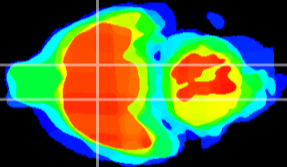

Coronal

Sagittal-R

Sagittal-L

ViBrism: CX21453
Horizontal

LH