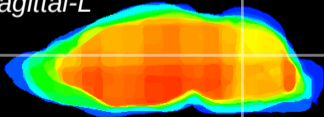

Coronal

Sagittal-R

Sagittal-L

ViBrism: CX21545  
Horizontal

Cb nucleus