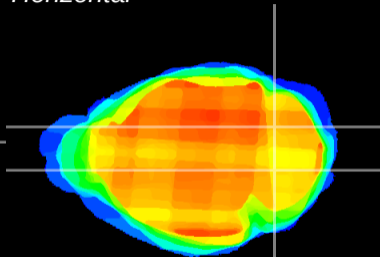

Coronal

Sagittal-R

Sagittal-L

ViBrism: CX21545  
Horizontal

Cb nucleus