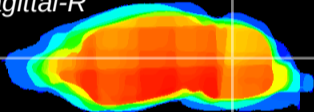

Coronal

Sagittal-R

Sagittal-L

ViBrism: CX21545  
Horizontal

Cb nucleus