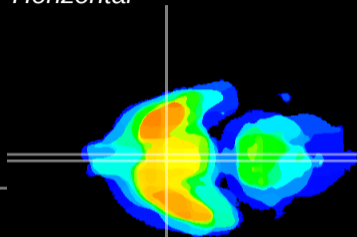

Coronal

Sagittal-R

Sagittal-L

ViBrism: CX21806
Horizontal

SCN