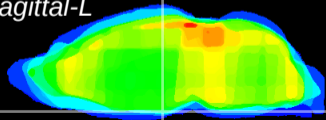

Coronal

Sagittal-R

Sagittal-L

ViBrism: CX22300
Horizontal

ME