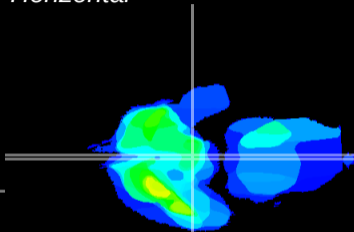

Coronal

Sagittal-R

Sagittal-L

ViBrism: CX22300
Horizontal

ME