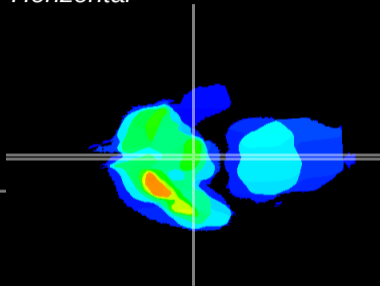

Coronal

Sagittal-R

Sagittal-L

ViBrism: CX22401
Horizontal

ME