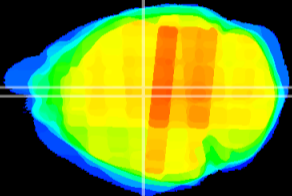

Coronal

Sagittal-R

Sagittal-L

ViBrism: CX23130
Horizontal

Hb