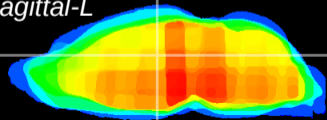

Coronal

Sagittal-R

Sagittal-L

ViBrism: CX23130
Horizontal

Hb