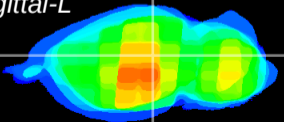

Coronal

Sagittal-R

Sagittal-L

ViBrism: CX23859
Horizontal

LG