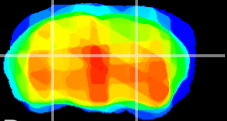

Coronal

Sagittal-R

Sagittal-L

ViBrism: CX23859
Horizontal

LG