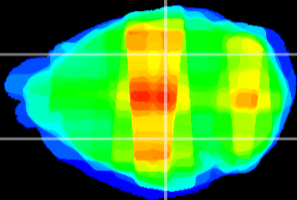

Coronal

Sagittal-R

Sagittal-L

ViBrism: CX23859
Horizontal

LG