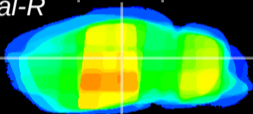

Coronal

Sagittal-R

Sagittal-L

ViBrism: CX23859
Horizontal

LG