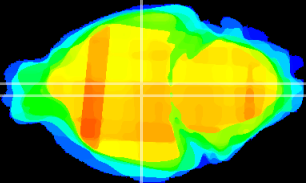

Coronal

Sagittal-R

Sagittal-L

ViBrism: CX24189
Horizontal

DM