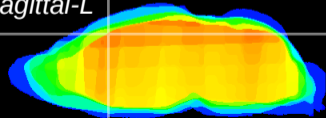

Coronal

Sagittal-R

Sagittal-L

ViBriSM: CX24418  
Horizontal

Cx motor