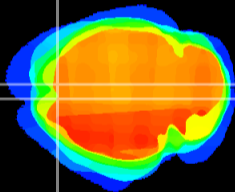

Coronal

Sagittal-R

Sagittal-L

ViBriSM: CX24418  
Horizontal

Cx motor