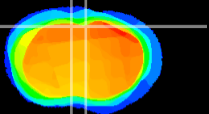

Coronal

Sagittal-R

Sagittal-L

ViBriSM: CX24418  
Horizontal

Cx motor