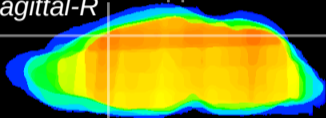

Coronal

Sagittal-R

Sagittal-L

ViBriSM: CX24418  
Horizontal

Cx motor