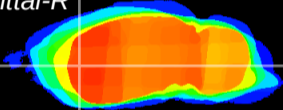

Coronal

Sagittal-R

Sagittal-L

ViBriSM: CX25943  
Horizontal

CPU lateral