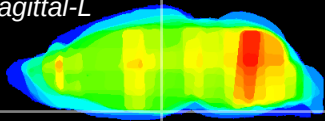

Coronal

Sagittal-R

Sagittal-L

ViBrism: CX26080
Horizontal

ME