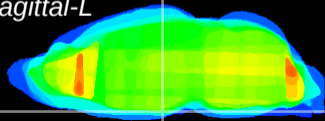

Coronal

Sagittal-R

Sagittal-L

ViBrism: CX26362
Horizontal

ME