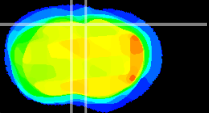

Coronal

Sagittal-R

Sagittal-L

ViBrism: CX27188
Horizontal

Cx motor