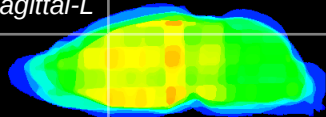

Coronal

Sagittal-R

Sagittal-L

ViBrism: CX27188
Horizontal

Cx motor