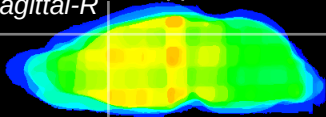

Coronal

Sagittal-R

Sagittal-L

ViBrism: CX27188
Horizontal

Cx motor