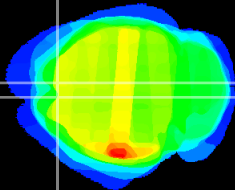

Coronal

Sagittal-R

Sagittal-L

ViBrism: CX27188
Horizontal

Cx motor