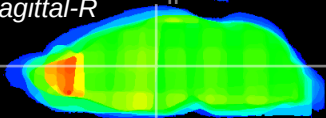

Coronal

Sagittal-R

Sagittal-L

ViBrism: CX28535
Horizontal

MD