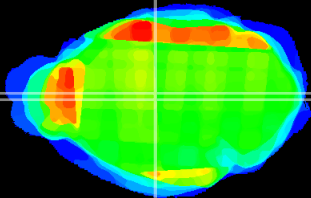

Coronal

Sagittal-R

Sagittal-L

ViBrism: CX28535
Horizontal

MD