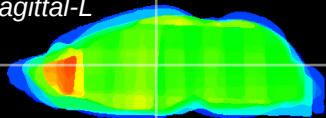

Coronal

Sagittal-R

Sagittal-L

ViBrism: CX28535
Horizontal

MD