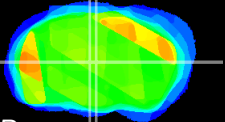

Coronal

Sagittal-R

Sagittal-L

ViBrism: CX28535
Horizontal

MD