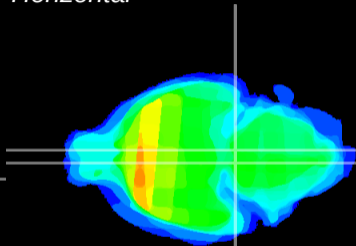

Coronal

Sagittal-R

Sagittal-L

ViBrism: CX28747
Horizontal

Pn