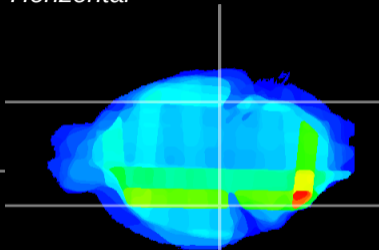

Coronal

Sagittal-R

Sagittal-L

ViBrisM: CX33180
Horizontal

ventral S